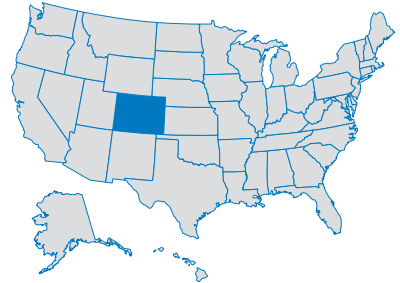

COLORADO 24

Educational Inputs: 2006-2007

Ranking: Highest=1 Lowest=51

	State Average	National Average	National Rank
Expenditures Per Pupil	$8,035	$9,389	36
% Change in Expenditures Per Pupil*	13.99%	36.56%	-
Pupil-Teacher Ratio	16.9	15.3	43
% Change in Pupil-Teacher Ratio*	-7.27%	-11.85%	-
Average Salary of Instructional Staff	$45,616	$46,593	23

*'87-'07